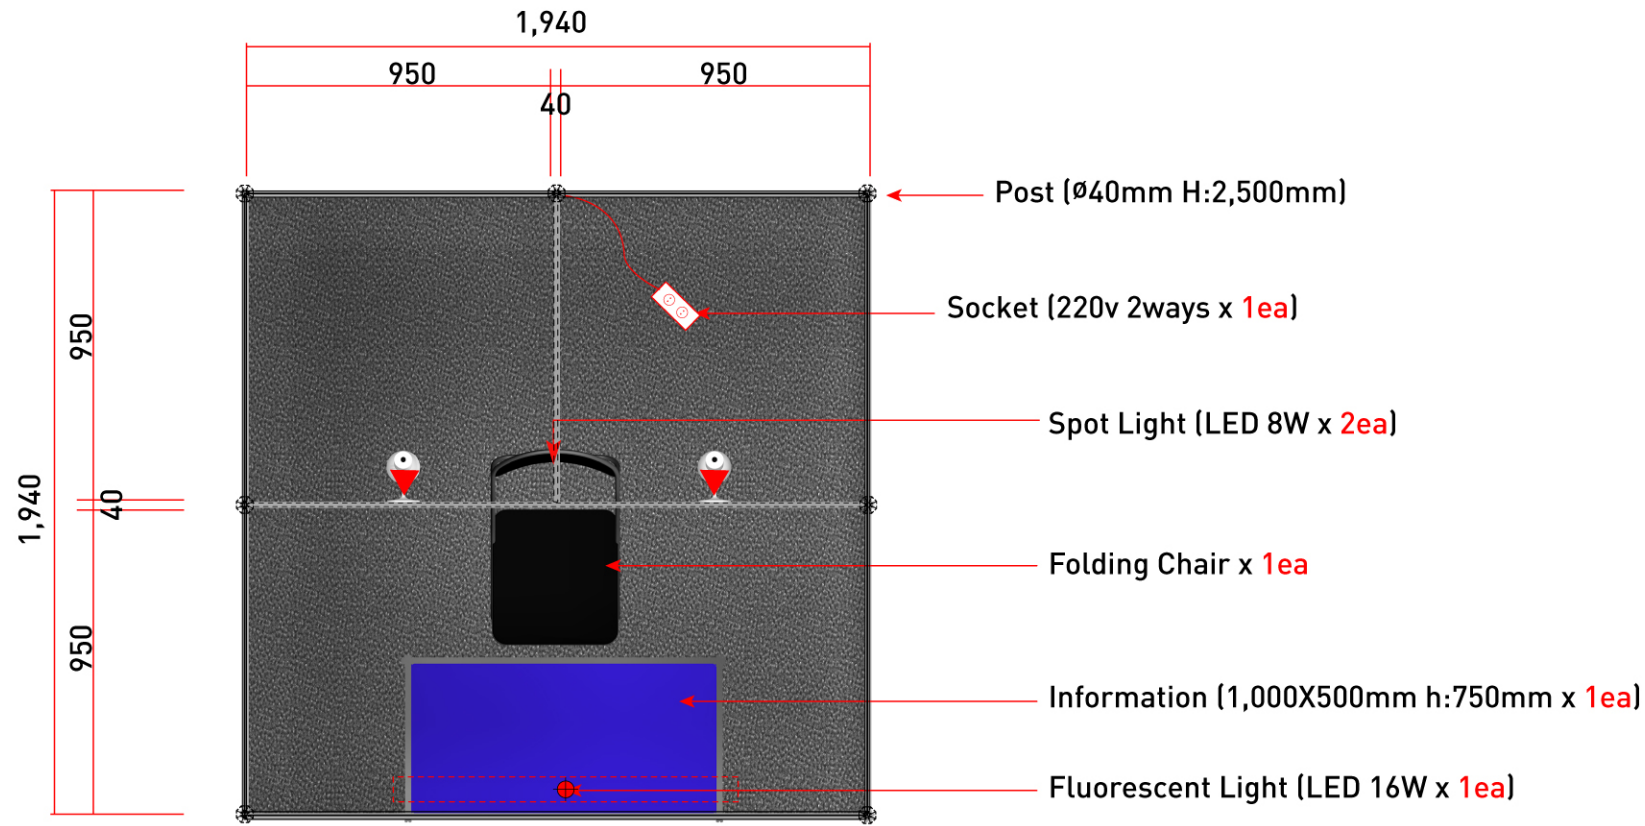

Shell Scheme Booth (2m x 2m h:2.5m)

1Booth 2m x 2m x2.5m(H)

 **TOP VIEW**
SCALE : NONE

 **FRONT VIEW**
SCALE : NONE

STANDARD BOOTH

CORNER BOOTH