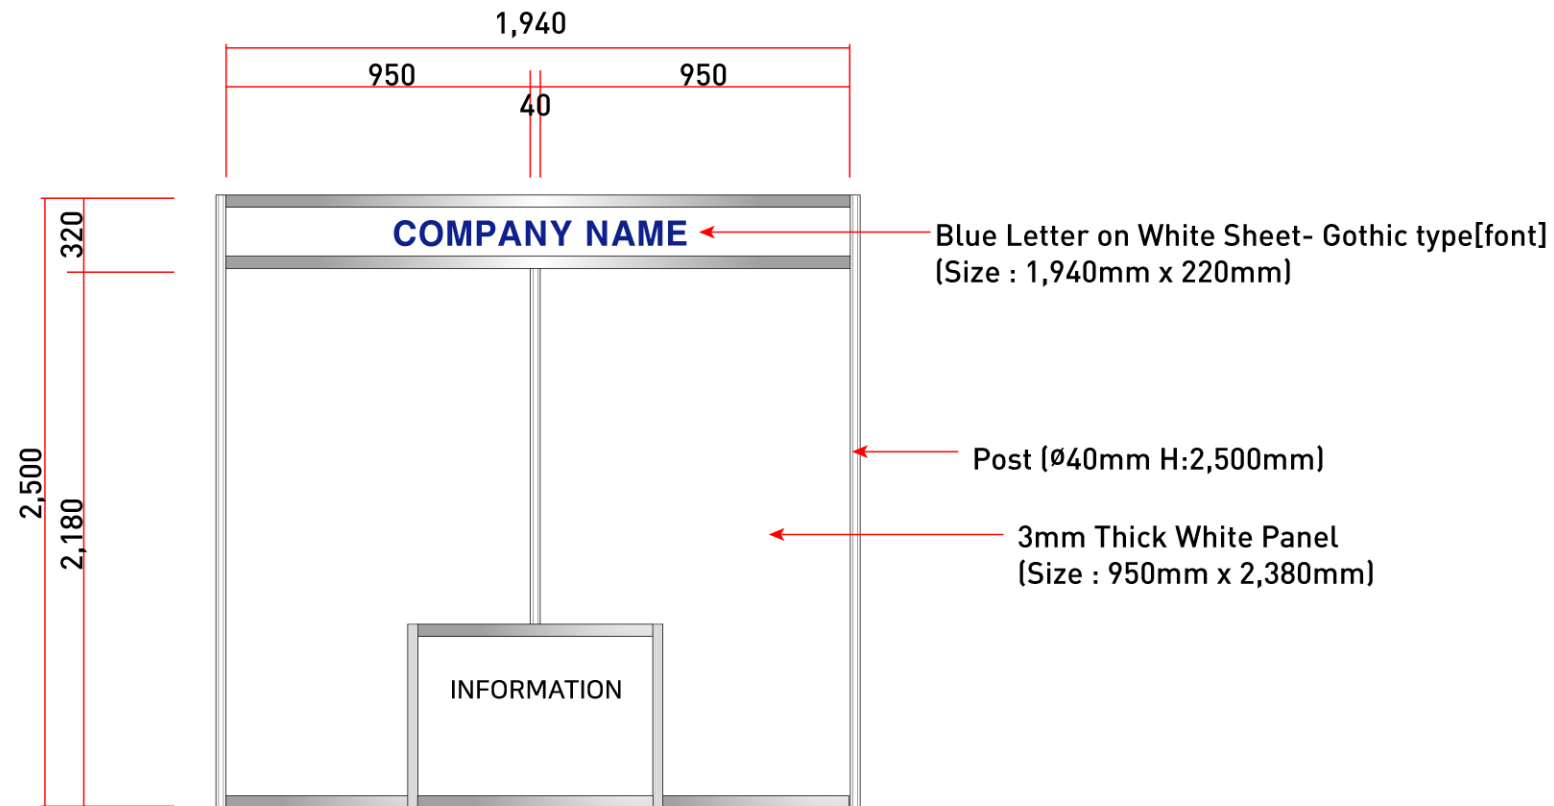

Shell Scheme Booth (2m x 2m h:2.5m)

1Booth 2m x 2m x2.5m(H)

 **TOP VIEW**
SCALE : NONE

 **FRONT VIEW**
SCALE : NONE

STANDARD BOOTH

CORNER BOOTH